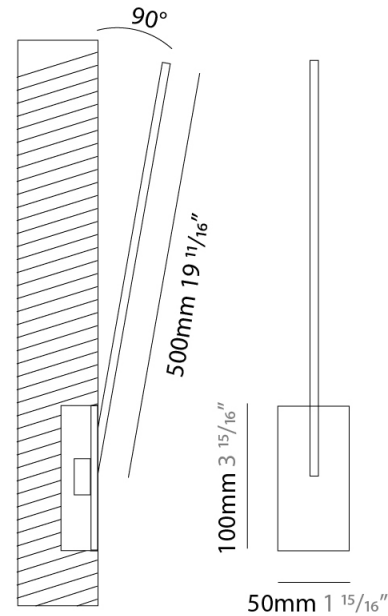

GENERAL

Series: Spillo
 Subseries: Spillo 1 Rod
 Brand: Icone
 Division: Design
 Mounting Type: Recessed
 Mounting Location: Wall
 Subcategory: Ambient

PHYSICAL

Shape: Rectangle
 Width (mm): 50
 Width (in): 1 15/16
 Height (mm): 500
 Height (in): 19 11/16
 Light Distribution: Adjustable
[Fixture Finish: WHI / BLK / CHR / BGD](#)
 Fixture Material: Brass

LED

[Color Temperature \(°K\): 2700 / 3000](#)
 Nominal Lumen (lm): 550
 CRI: >90 CRI
 Lamp Life (hrs): 50000

OPTICAL

Adjustability: Tilt 120°

RATINGS AND CERTIFICATIONS

Certified By: Certified for North American Standards
 IP rating: IP20

GENERAL

Series: Spillo
 Subseries: Spillo 1 Rod
 Brand: Icone
 Division: Design
 Mounting Type: Recessed
 Mounting Location: Wall
 Subcategory: Ambient

PHYSICAL

Shape: Rectangle
 Width (mm): 50
 Width (in): 1 ¹⁵/₁₆
 Height (mm): 500
 Height (in): 19 ¹¹/₁₆
 Light Distribution: Adjustable
 Fixture Finish: WHI / BLK / CHR / BGD
 Fixture Material: Brass